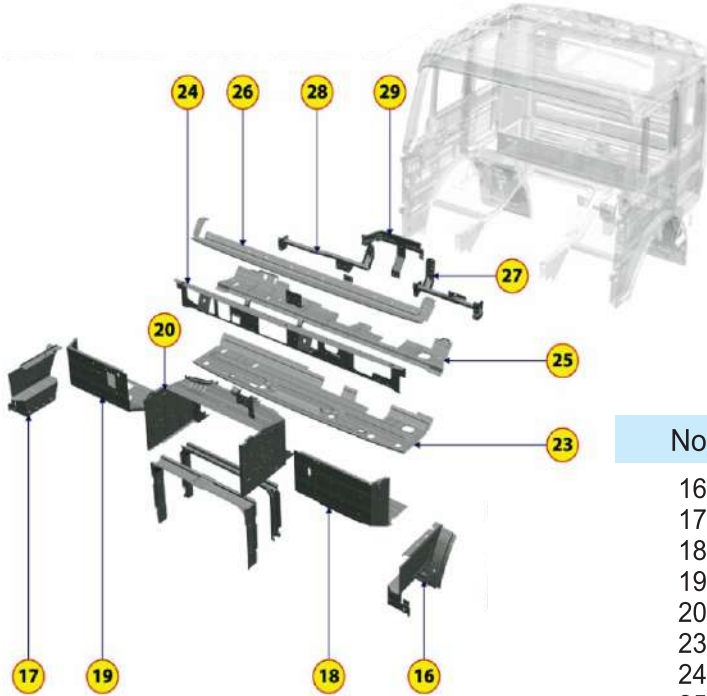

TATA SIGNA

Cabin - Front Wall- 2

No.	Part No.	Part Name
16	OE-17	Support Step Well LH
17	OE-18	Support Step Well RH
18	OE-19	Toe Panel LH
19	OE-20	Toe Panel RH
20	OE-21	Assembly Bonnet Complete
23	OE-22	Waist Rail
24	OE-23	Cover Panel
25	OE-24	Reinforcement Waist Rail
26	OE-25	Panel Inner Bottom Wind Screen
27	OE-26	Assembly Dash Cross Car Beam LH
28	OE-27	Assembly Dash Cross Car Beam RH
29	OE-28	Dashboard Car Cross Beam Assembly Middle

Cabin - Floor panel - 1

No.	Part No.	Part Name
A	OE-30	Cabin Floor Structure - Complete
2	OE-31	Structure Assembly
3	OE-32	Assembly Mudguard LH
4	OE-33	Assembly Mudguard RH
6	OE-34	Reinforcement Floor RH (Wheel Ar
7	OE-35	Reinforcement Floor LH (Wheel Ar
10	OE-36	Bracket (P/S Tank Mounting)
11	OE-37	Assembly Floor Panel RH
12	OE-38	Assembly Floor Panel LH
13	OE-39	Assembly Floor Panel-Center