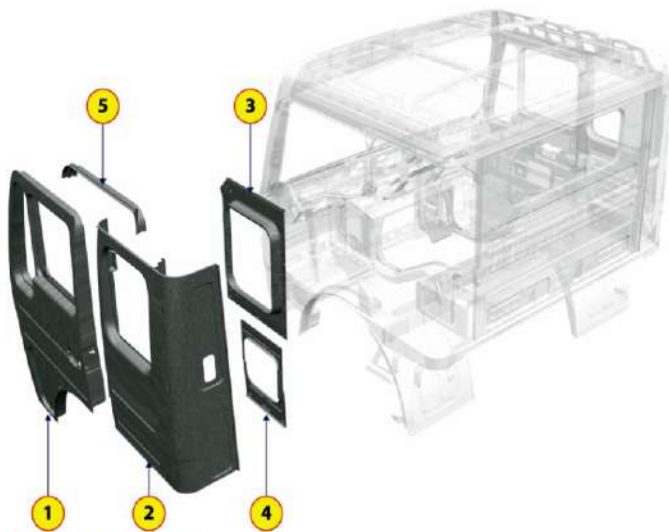

Cabin - Side Wall

No.	Part No.	Part Name
1	OE-49	Door Assembly LH
1	OE-50	Door Assembly RH
2	OE-51	Assembly Corner Panel Outer With Post LH
2	OE-52	Assembly Corner Panel Outer With Post RH
3	OE-53	Panel Inner Rear LH
3	OE-54	Panel Inner Rear RH
4	OE-55	Map Pocket & Qtr Trim Mtg. Bkt LH/RH
5	OE-56	Top Rail Side Outer LH
5	OE-57	Top Rail Side Outer RH