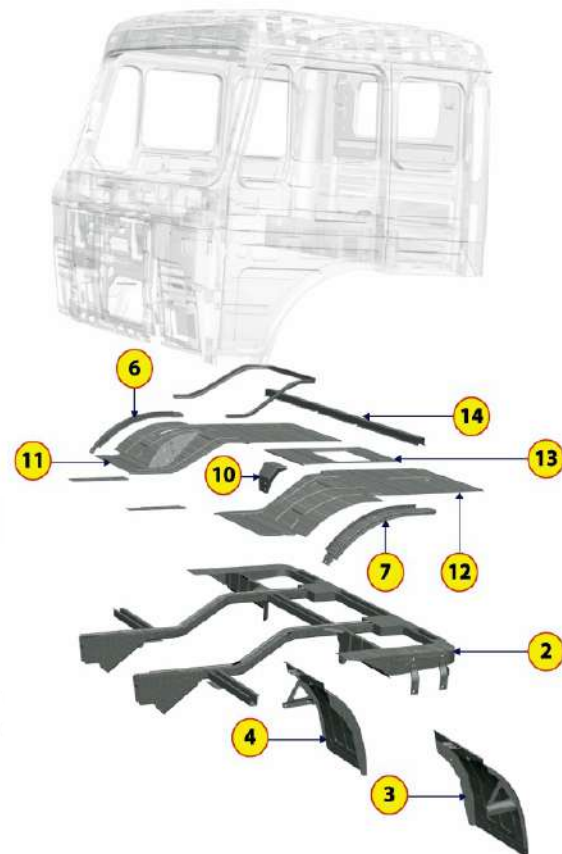

Cabin - Floor panel - 1

No.	Part No.	Part Name
A	OE-30	Cabin Floor Structure - Complete
2	OE-31	Structure Assembly
3	OE-32	Assembly Mudguard LH
4	OE-33	Assembly Mudguard RH
6	OE-34	Reinforcement Floor RH (Wheel Ar
7	OE-35	Reinforcement Floor LH (Wheel Ar
10	OE-36	Bracket (P/S Tank Mounting)
11	OE-37	Assembly Floor Panel RH
12	OE-38	Assembly Floor Panel LH
13	OE-39	Assembly Floor Panel-Center