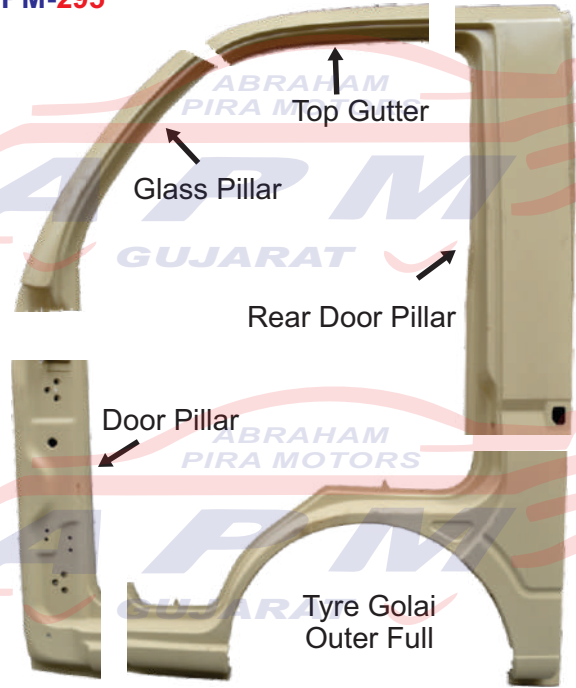

Half Show

APM-276

Full Show (Cabin)

TATA ACE

TATA ACE

<p>APM-283</p>  <p>Front Flooring</p>	<p>APM-284</p>  <p>Front Flooring Mudflap</p>	
<p>APM-285</p>  <p>Wiper Panel O/M</p>	<p>APM-286</p>  <p>Wiper Panel N/M</p>	
<p>APM-287</p>  <p>Handel Patti</p>	<p>APM-288</p>  <p>Chachis Cross</p>	
<p>APM-289</p>  <p>Battery Box</p>	<p>APM-290</p>  <p>Tyre Border Half</p>	<p>APM-291</p>  <p>Hocky Pillar No. 2</p>
<p>APM-292</p>  <p>Mirror Patti</p>	<p>APM-293</p>  <p>Rear Top Patti</p>	

TATA ACE

APM-294

APM-295

APM-296

APM-297

APM-298

TATA ACE

APM-299