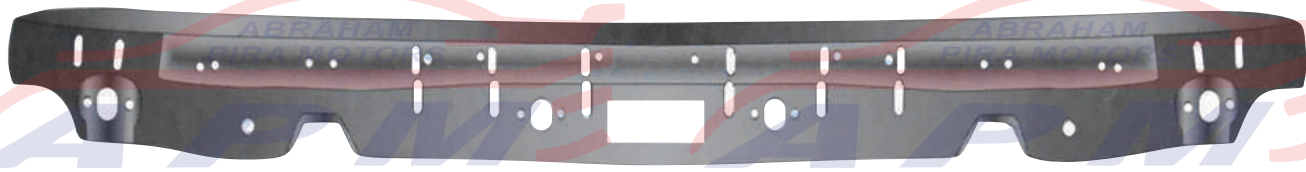

Front Panel Inner Patti (Assy.)

APM-349